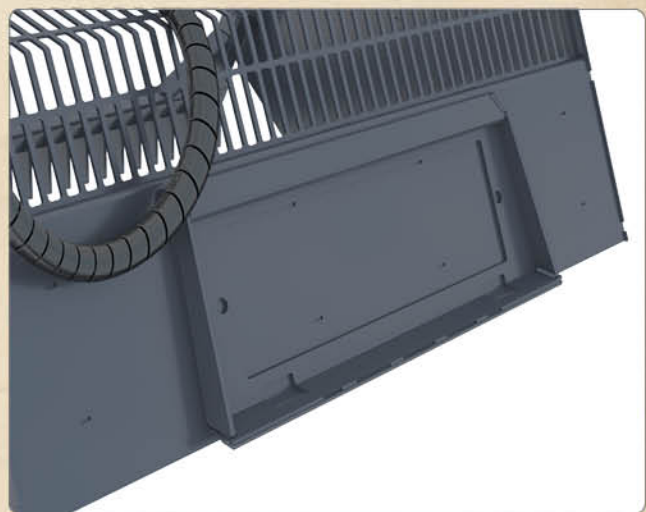

EZ Pick

Rock Picker

**READY
TO ROCK**

EZ Pick Rock Picker

Skid steer attachment for picking
2- to 24-inch-diameter rocks

SPECIFICATIONS

	720	840	960
Capacity in Cubic Yards	3/4	1	1 1/4
Opening Width	72"	84"	96"
Overall Width	79.5"	91.5"	105"
Opening Height	24"	24"	24"
Weight	1,260 lbs	1,456 lbs	3,090 lbs
Skid Steer Lifting Capacity*	2,700 lbs	3,000 lbs	3,090 lbs

Designed for use on wheel loaders only. Bare plate mount is included.

* This is a minimum lift capacity recommendation; individual results may vary.

// Saves Time, Money and Back Aches

Never pick up rocks by hand again. The EZ Pick™ is a hydraulically powered skid steer rock picker attachment from Loftness that makes easy work of clearing rocks, boulders, stumps and debris. This patented design removes rocks as small as 2 inches in diameter, or as large as 2 feet — one of the widest ranges in the industry.

// FEATURES

360-Degree Reel:

The 360-degree reel offers bi-directional rotation and opens fully for dumping.

Heavy-Duty Tines:

The tines are solid 1-inch thick and made from high carbon steel for maximum durability.

Hydraulic Drive:

The hydraulic drive requires only 6 GPM of hydraulic flow to operate. The hydraulic motor drives a No. 60 HD roller chain.

Thick Back Plate:

Model 720 has a 1/4" thick back plate. Model 840 has a 5/16" back plate. Model 960 has a 1/2" back plate.