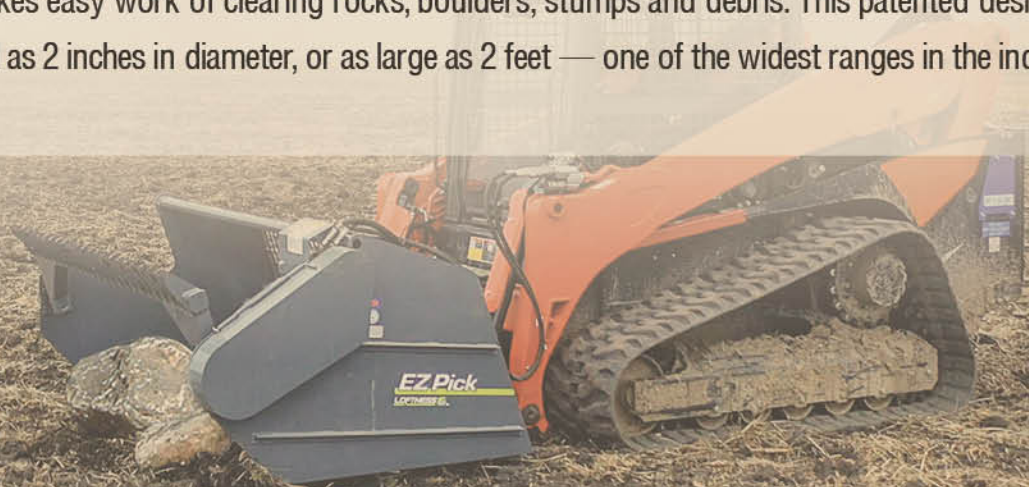

EZ Pick

Rock Picker

**READY
TO ROCK**

EZ Pick Rock Picker

Skid steer attachment for picking
2- to 24-inch-diameter rocks

SPECIFICATIONS

	720	840	960
Capacity in Cubic Yards	3/4	1	1 1/4
Opening Width	72"	84"	96"
Overall Width	79.5"	91.5"	105"
Opening Height	24"	24"	24"
Weight	1,260 lbs	1,456 lbs	3,090 lbs
Skid Steer Lifting Capacity*	2,700 lbs	3,000 lbs	3,090 lbs

Designed for use on wheel loaders only. Bare plate mount is included.

* This is a minimum lift capacity recommendation; individual results may vary.

// Saves Time, Money and Back Aches

Never pick up rocks by hand again. The EZ Pick™ is a hydraulically powered skid steer rock picker attachment from Loftness that makes easy work of clearing rocks, boulders, stumps and debris. This patented design removes rocks as small as 2 inches in diameter, or as large as 2 feet — one of the widest ranges in the industry.

// FEATURES

360-Degree Reel:

The 360-degree reel offers bi-directional rotation and opens fully for dumping.

Heavy-Duty Tines:

The tines are solid 1-inch thick and made from high carbon steel for maximum durability.