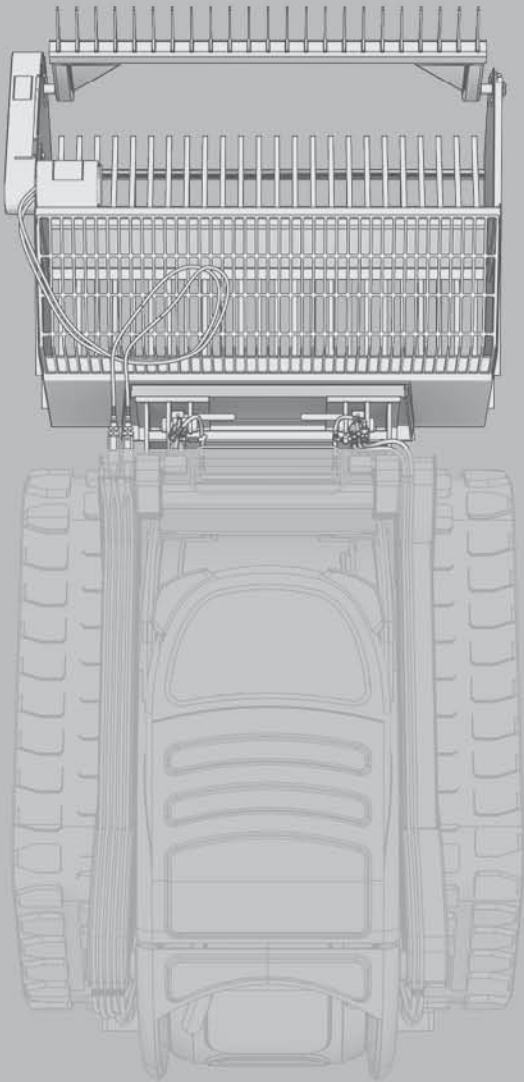

EZ Pick

Rock Picker

**READY
TO ROCK**

EZ Pick Rock Picker

Skid steer attachment for picking
2- to 24-inch-diameter rocks

SPECIFICATIONS

	720	840	960
Capacity in Cubic Yards	3/4	1	1 1/4
Opening Width	72"	84"	96"
Overall Width	79.5"	91.5"	105"
Opening Height	24"	24"	24"
Weight	1,260 lbs	1,456 lbs	3,090 lbs
Skid Steer Lifting Capacity*	2,700 lbs	3,000 lbs	3,090 lbs

Designed for use on wheel loaders only. Bare plate mount is included.

* This is a minimum lift capacity recommendation; individual results may vary.

// Saves Time, Money and Back Aches

Never pick up rocks by hand again. The EZ Pick™ is a hydraulically powered skid steer rock picker attachment from Loftness that makes easy work of clearing rocks, boulders, stumps and debris. This patented design removes rocks as small as 2 inches in diameter, or as large as 2 feet — one of the widest ranges in the industry.

// FEATURES

360-Degree Reel:

The 360-degree reel offers bi-directional rotation and opens fully for dumping.

Heavy-Duty Tines:

The tines are solid 1-inch thick and made from high carbon steel for maximum durability.

Hydraulic Drive:

The hydraulic drive requires only 6 GPM of hydraulic flow to operate. The hydraulic motor drives a No. 60 HD roller chain.

Thick Back Plate:

Model 720 has a 1/4" thick back plate. Model 840 has a 5/16" back plate. Model 960 has a 1/2" back plate.