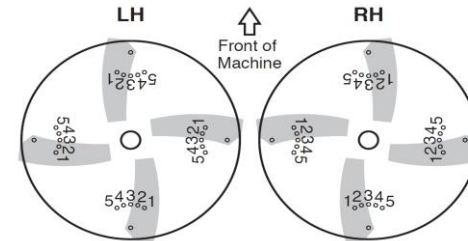

# DIST

MACHINE: OS170

TIRE SIZES:

11L-15

BLADE SETTING

3 - 2 - 3 - 2

SPINNER RPM

495