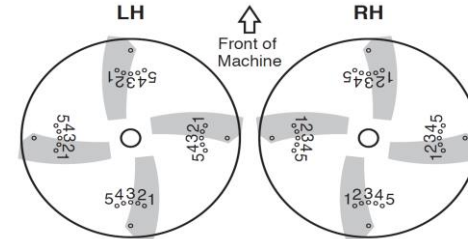

# 30FT

MACHINE: OS170

TIRE SIZES:

11L-15

BLADE SETTING

3 - 2 - 3 - 2

SPINNER RPM

570