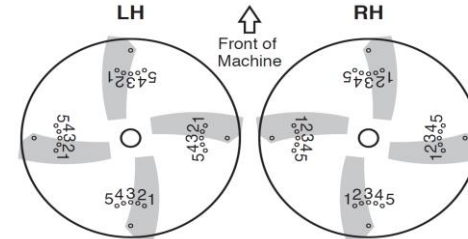

# 27 FT

MACHINE: OS170

TIRE SIZES:

11L-15

BLADE SETTING

3 - 2 - 3 - 2

SPINNER RPM

525