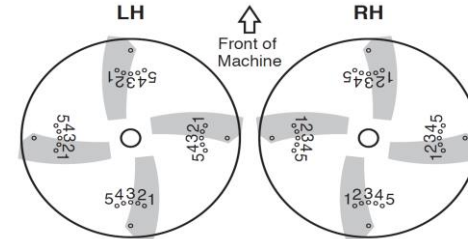

# 32 FT

MACHINE: OS170

TIRE SIZES:

11L-15

BLADE SETTING

3 - 2 - 3 - 2

SPINNER RPM

600