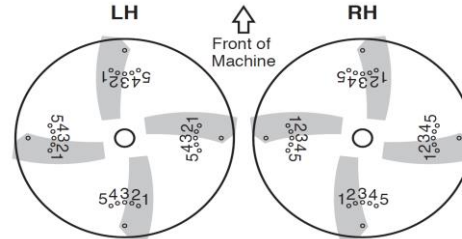

# 40FT

MACHINE: OS170

TIRE SIZES:

11L-15

BLADE SETTING

3 - 2 - 3 - 2

SPINNER RPM

700