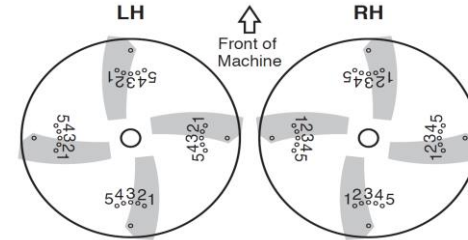

# 29 FT

MACHINE: OS170

TIRE SIZES:

11L-15

BLADE SETTING

3 - 2 - 3 - 2

SPINNER RPM

555