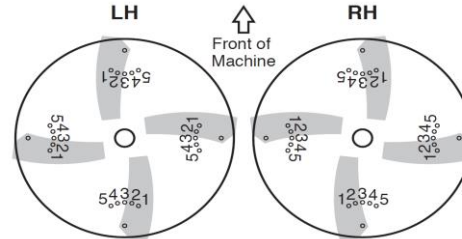

# 28FT

MACHINE: OS170

TIRE SIZES:

11L-15

BLADE SETTING

3 - 2 - 3 - 2

SPINNER RPM

540