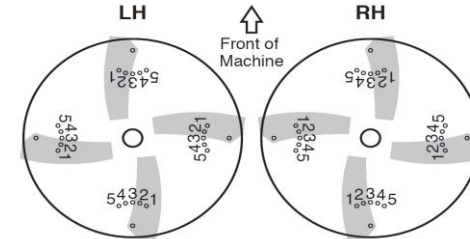

# 26FT

MACHINE: OS170

TIRE SIZES:

11L-15

BLADE SETTING

3 - 2 - 3 - 2

SPINNER RPM

510