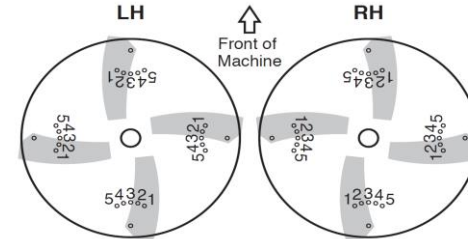

# 36FT

MACHINE: OS170

TIRE SIZES:

11L-15

BLADE SETTING

3 - 2 - 3 - 2

SPINNER RPM

660