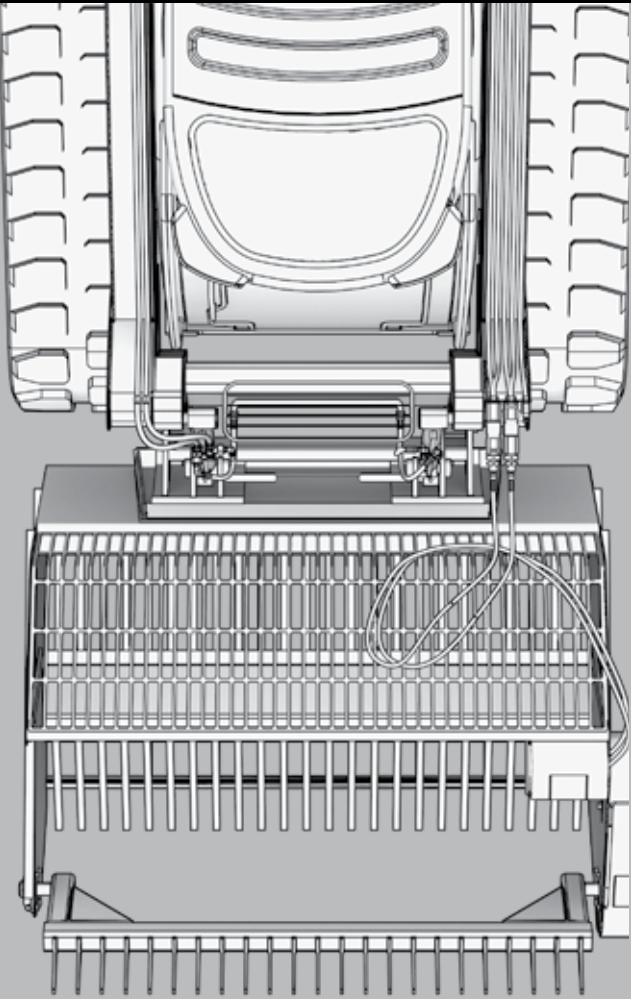

LOFTNESS
kwik pik
Rocks, Boulders, Debris

**Commercial - Agricultural
Rock Picker for Skid Steers
& Bidirectional Tractors**