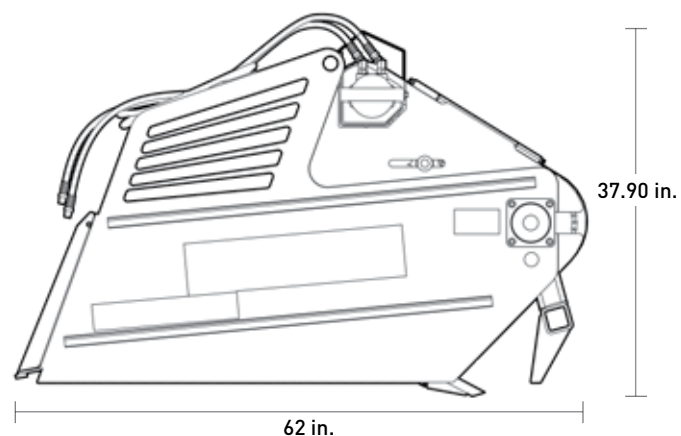

Never pick up rocks by hand again.

Put the Loftness Kwik Pik attachment to work, and you'll be amazed at how fast you'll move, clear and sort rocks from your farm or job site. This patented attachment will remove rocks as small as 2 inches, or as large as 2 feet in diameter. That's one of the widest ranges in the industry.

Specifications

MODEL:	720	840	960
Capacity in cubic yards	3/4	1	1 1/4
Opening Width in Inches	72	84	96
Overall Width in Inches	79.4	91.4	105
Opening Height in Inches	24	24	24
Weight in Pounds	1150	1426	3090
Skid steer Lifting Capacity	2700	3000	Designed for use on wheel loaders only. Bare plate mount is included.

Features

- 1 BODY**
 - Four sizes: 72, 84 and 96 inch widths
 - Heavy duty welds provide long-lasting durability
 - Grated bottom with 2 inch openings
 - Heavy duty rear screen for protection
 - 3/16 inch side plates (1/4 inch on 840 model)
- 2 BACKPLATE**
 - Reinforced frame
 - 1/4 inch thick steel
 - 5/16 inch on 840 model
- 3 POWER AND DRIVE**
 - Hydraulic driven
 - Requires only 6 gpm hydraulic flow
 - # 60 HD roller chain
 - 1-3/4 inch bearings
- 4 360° REEL**
 - Bidirectional rotation
 - Opens fully for dumping
- 5 HEAVY DUTY TINES**
 - Solid 1 inch thick
 - High carbon steel
 - Picks up material from 2 inch to 24 inch in diameter
- 6 MOUNT**
 - Universal skid steer mount (except 840 model)
 - All welded construction