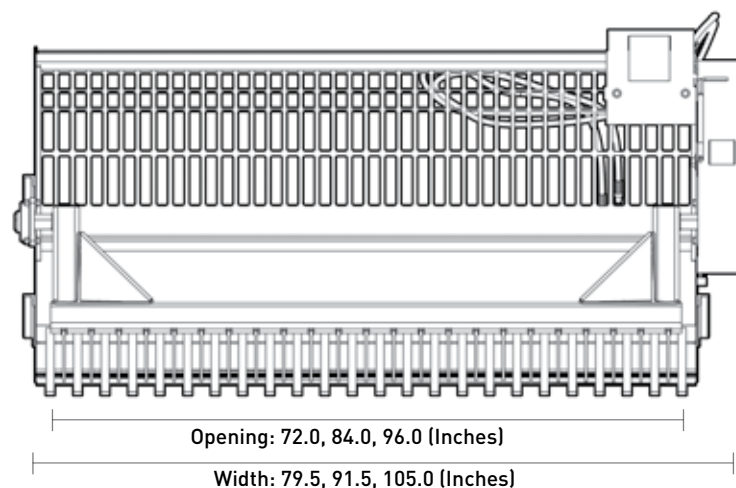

Never pick up rocks by hand again.

Put the Loftness Kwik Pik attachment to work, and you'll be amazed at how fast you'll move, clear and sort rocks from your farm or job site. This patented attachment will remove rocks as small as 2 inches, or as large as 2 feet in diameter. That's one of the widest ranges in the industry.

Specifications

MODEL:	720	840	960
Capacity in cubic yards	3/4	1	1 1/4
Opening Width in Inches	72	84	96
Overall Width in Inches	79.4	91.4	105
Opening Height in Inches	24	24	24
Weight in Pounds	1150	1426	3090
Skid steer Lifting Capacity	2700	3000	Designed for use on wheel loaders only. Bare plate mount is included.

Features

- 1 BODY**
 - Four sizes: 72, 84 and 96 inch widths
 - Heavy duty welds provide long-lasting durability
 - Grated bottom with 2 inch openings
 - Heavy duty rear screen for protection
 - 3/16 inch side plates (1/4 inch on 840 model)
- 2 BACKPLATE**
 - Reinforced frame
 - 1/4 inch thick steel
 - 5/16 inch on 840 model
- 3 POWER AND DRIVE**
 - Hydraulic driven
 - Requires only 6 gpm hydraulic flow
 - # 60 HD roller chain
 - 1-3/4 inch bearings
- 4 360° REEL**
 - Bidirectional rotation
 - Opens fully for dumping
- 5 HEAVY DUTY TINES**
 - Solid 1 inch thick
 - High carbon steel
 - Picks up material from 2 inch to 24 inch in diameter
- 6 MOUNT**
 - Universal skid steer mount (except 840 model)
 - All welded construction