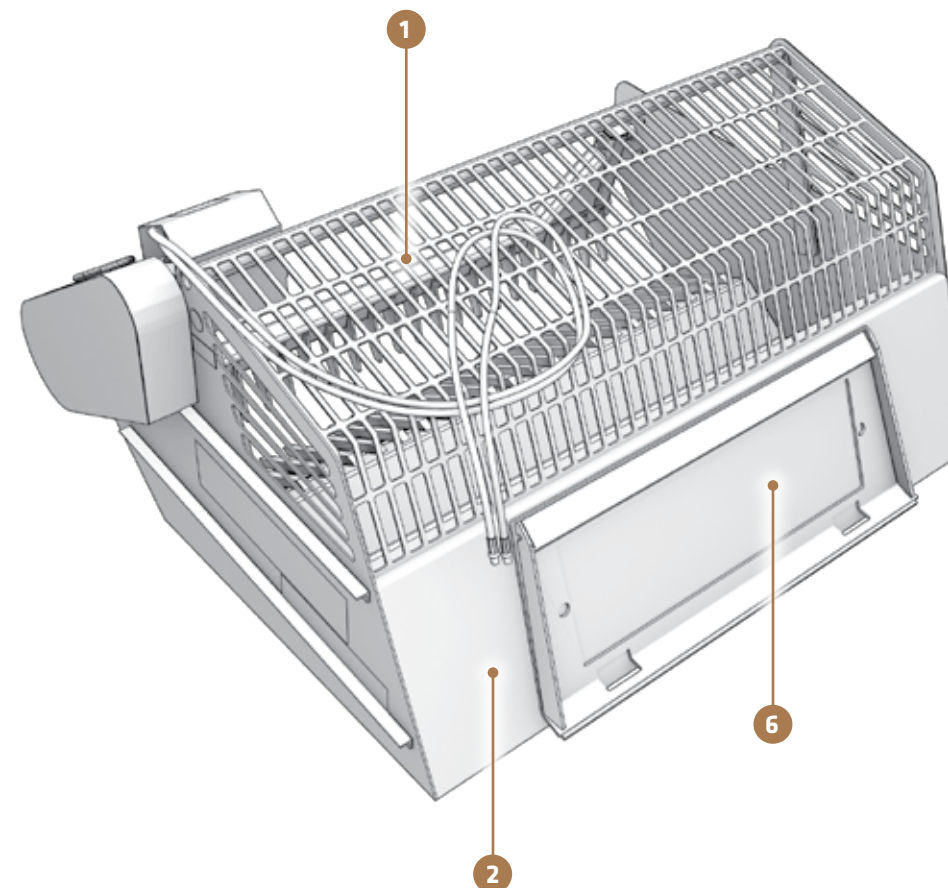

Never pick up rocks by hand again.

Put the Loftness Kwik Pik attachment to work, and you'll be amazed at how fast you'll move, clear and sort rocks from your farm or job site. This patented attachment will remove rocks as small as 2 inches, or as large as 2 feet in diameter. That's one of the widest ranges in the industry.

With its 1 inch thick high carbon steel tines and hydraulic powered reel that rotates 360 degrees, Kwik Pik outworks the competition in picking up concrete, rubble, wood and other general debris quickly, easily. That saves you time and money for better payback on your equipment investment. And like all the commercial equipment from Loftness, Kwik Pik is engineered to industry-leading standards, with heavy duty features to handle the toughest jobs.

Specifications

MODEL:	720	840	960
Capacity in cubic yards	3/4	1	1 1/4
Opening Width in Inches	72	84	96
Overall Width in Inches	79.4	91.4	105
Opening Height in Inches	24	24	24
Weight in Pounds	1150	1426	3090
Skid steer Lifting Capacity	2700	3000	Designed for use on wheel loaders only. Bare plate mount is included.

Features

- 1 BODY**
 - Four sizes: 72, 84 and 96 inch widths
 - Heavy duty welds provide long-lasting durability
 - Grated bottom with 2 inch openings
 - Heavy duty rear screen for protection
 - 3/16 inch side plates (1/4 inch on 840 model)
- 2 BACKPLATE**
 - Reinforced frame
 - 1/4 inch thick steel
 - 5/16 inch on 840 model
- 3 POWER AND DRIVE**
 - Hydraulic driven
 - Requires only 6 gpm hydraulic flow
 - # 60 HD roller chain
 - 1-3/4 inch bearings
- 4 360° REEL**
 - Bidirectional rotation
 - Opens fully for dumping
- 5 HEAVY DUTY TINES**
 - Solid 1 inch thick
 - High carbon steel
 - Picks up material from 2 inch to 24 inch in diameter
- 6 MOUNT**
 - Universal skid steer mount (except 840 model)
 - All welded construction