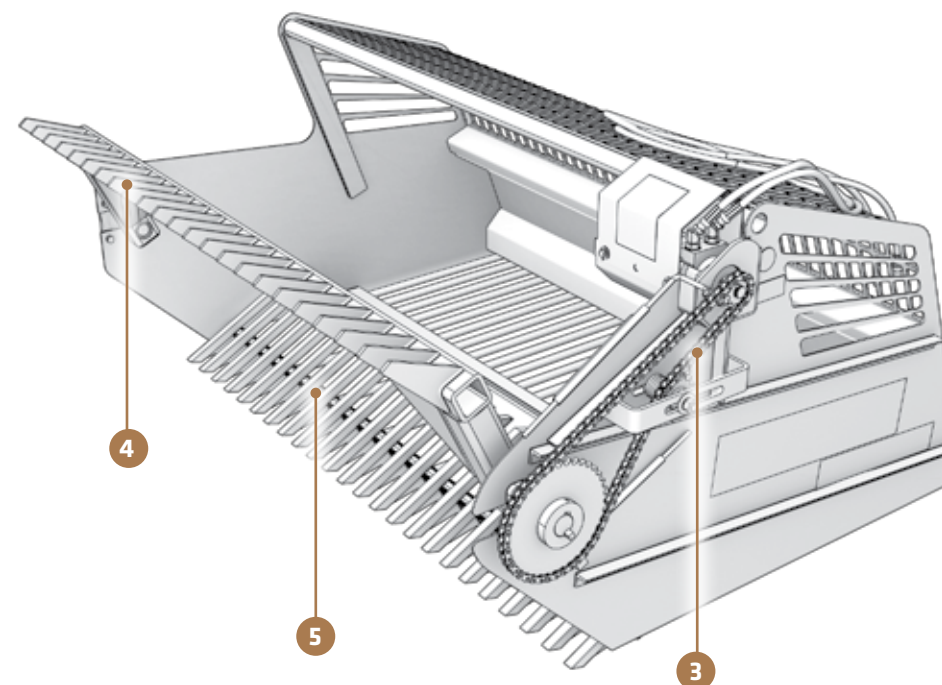

LOFTNESS
kwik pik
Rocks, Boulders, Debris

**Commercial - Agricultural
Rock Picker for Skid Steers
& Bidirectional Tractors**

LOFTNESS
kwik pik

Rocks, Boulders, Debris

Hydraulic powered rock and debris picker -
Makes clearing rocks, boulders, stumps and debris a snap.

Never pick up rocks by hand again.

Put the Loftness Kwik Pik attachment to work, and you'll be amazed at how fast you'll move, clear and sort rocks from your farm or job site. This patented attachment will remove rocks as small as 2 inches, or as large as 2 feet in diameter. That's one of the widest ranges in the industry.

With its 1 inch thick high carbon steel tines and hydraulic powered reel that rotates 360 degrees, Kwik Pik outworks the competition in picking up concrete, rubble, wood and other general debris quickly, easily. That saves you time and money for better payback on your equipment investment. And like all the commercial equipment from Loftness, Kwik Pik is engineered to industry-leading standards, with heavy duty features to handle the toughest jobs.

Features

- 1 BODY**
 - Four sizes: 72, 84 and 96 inch widths
 - Heavy duty welds provide long-lasting durability
 - Grated bottom with 2 inch openings
 - Heavy duty rear screen for protection
 - 3/16 inch side plates (1/4 inch on 840 model)
- 2 BACKPLATE**
 - Reinforced frame
 - 1/4 inch thick steel
 - 5/16 inch on 840 model
- 3 POWER AND DRIVE**
 - Hydraulic driven
 - Requires only 6 gpm hydraulic flow
 - # 60 HD roller chain
 - 1-3/4 inch bearings
- 4 360° REEL**
 - Bidirectional rotation
 - Opens fully for dumping
- 5 HEAVY DUTY TINES**
 - Solid 1 inch thick
 - High carbon steel
 - Picks up material from 2 inch to 24 inch in diameter
- 6 MOUNT**
 - Universal skid steer mount (except 840 model)
 - All welded construction